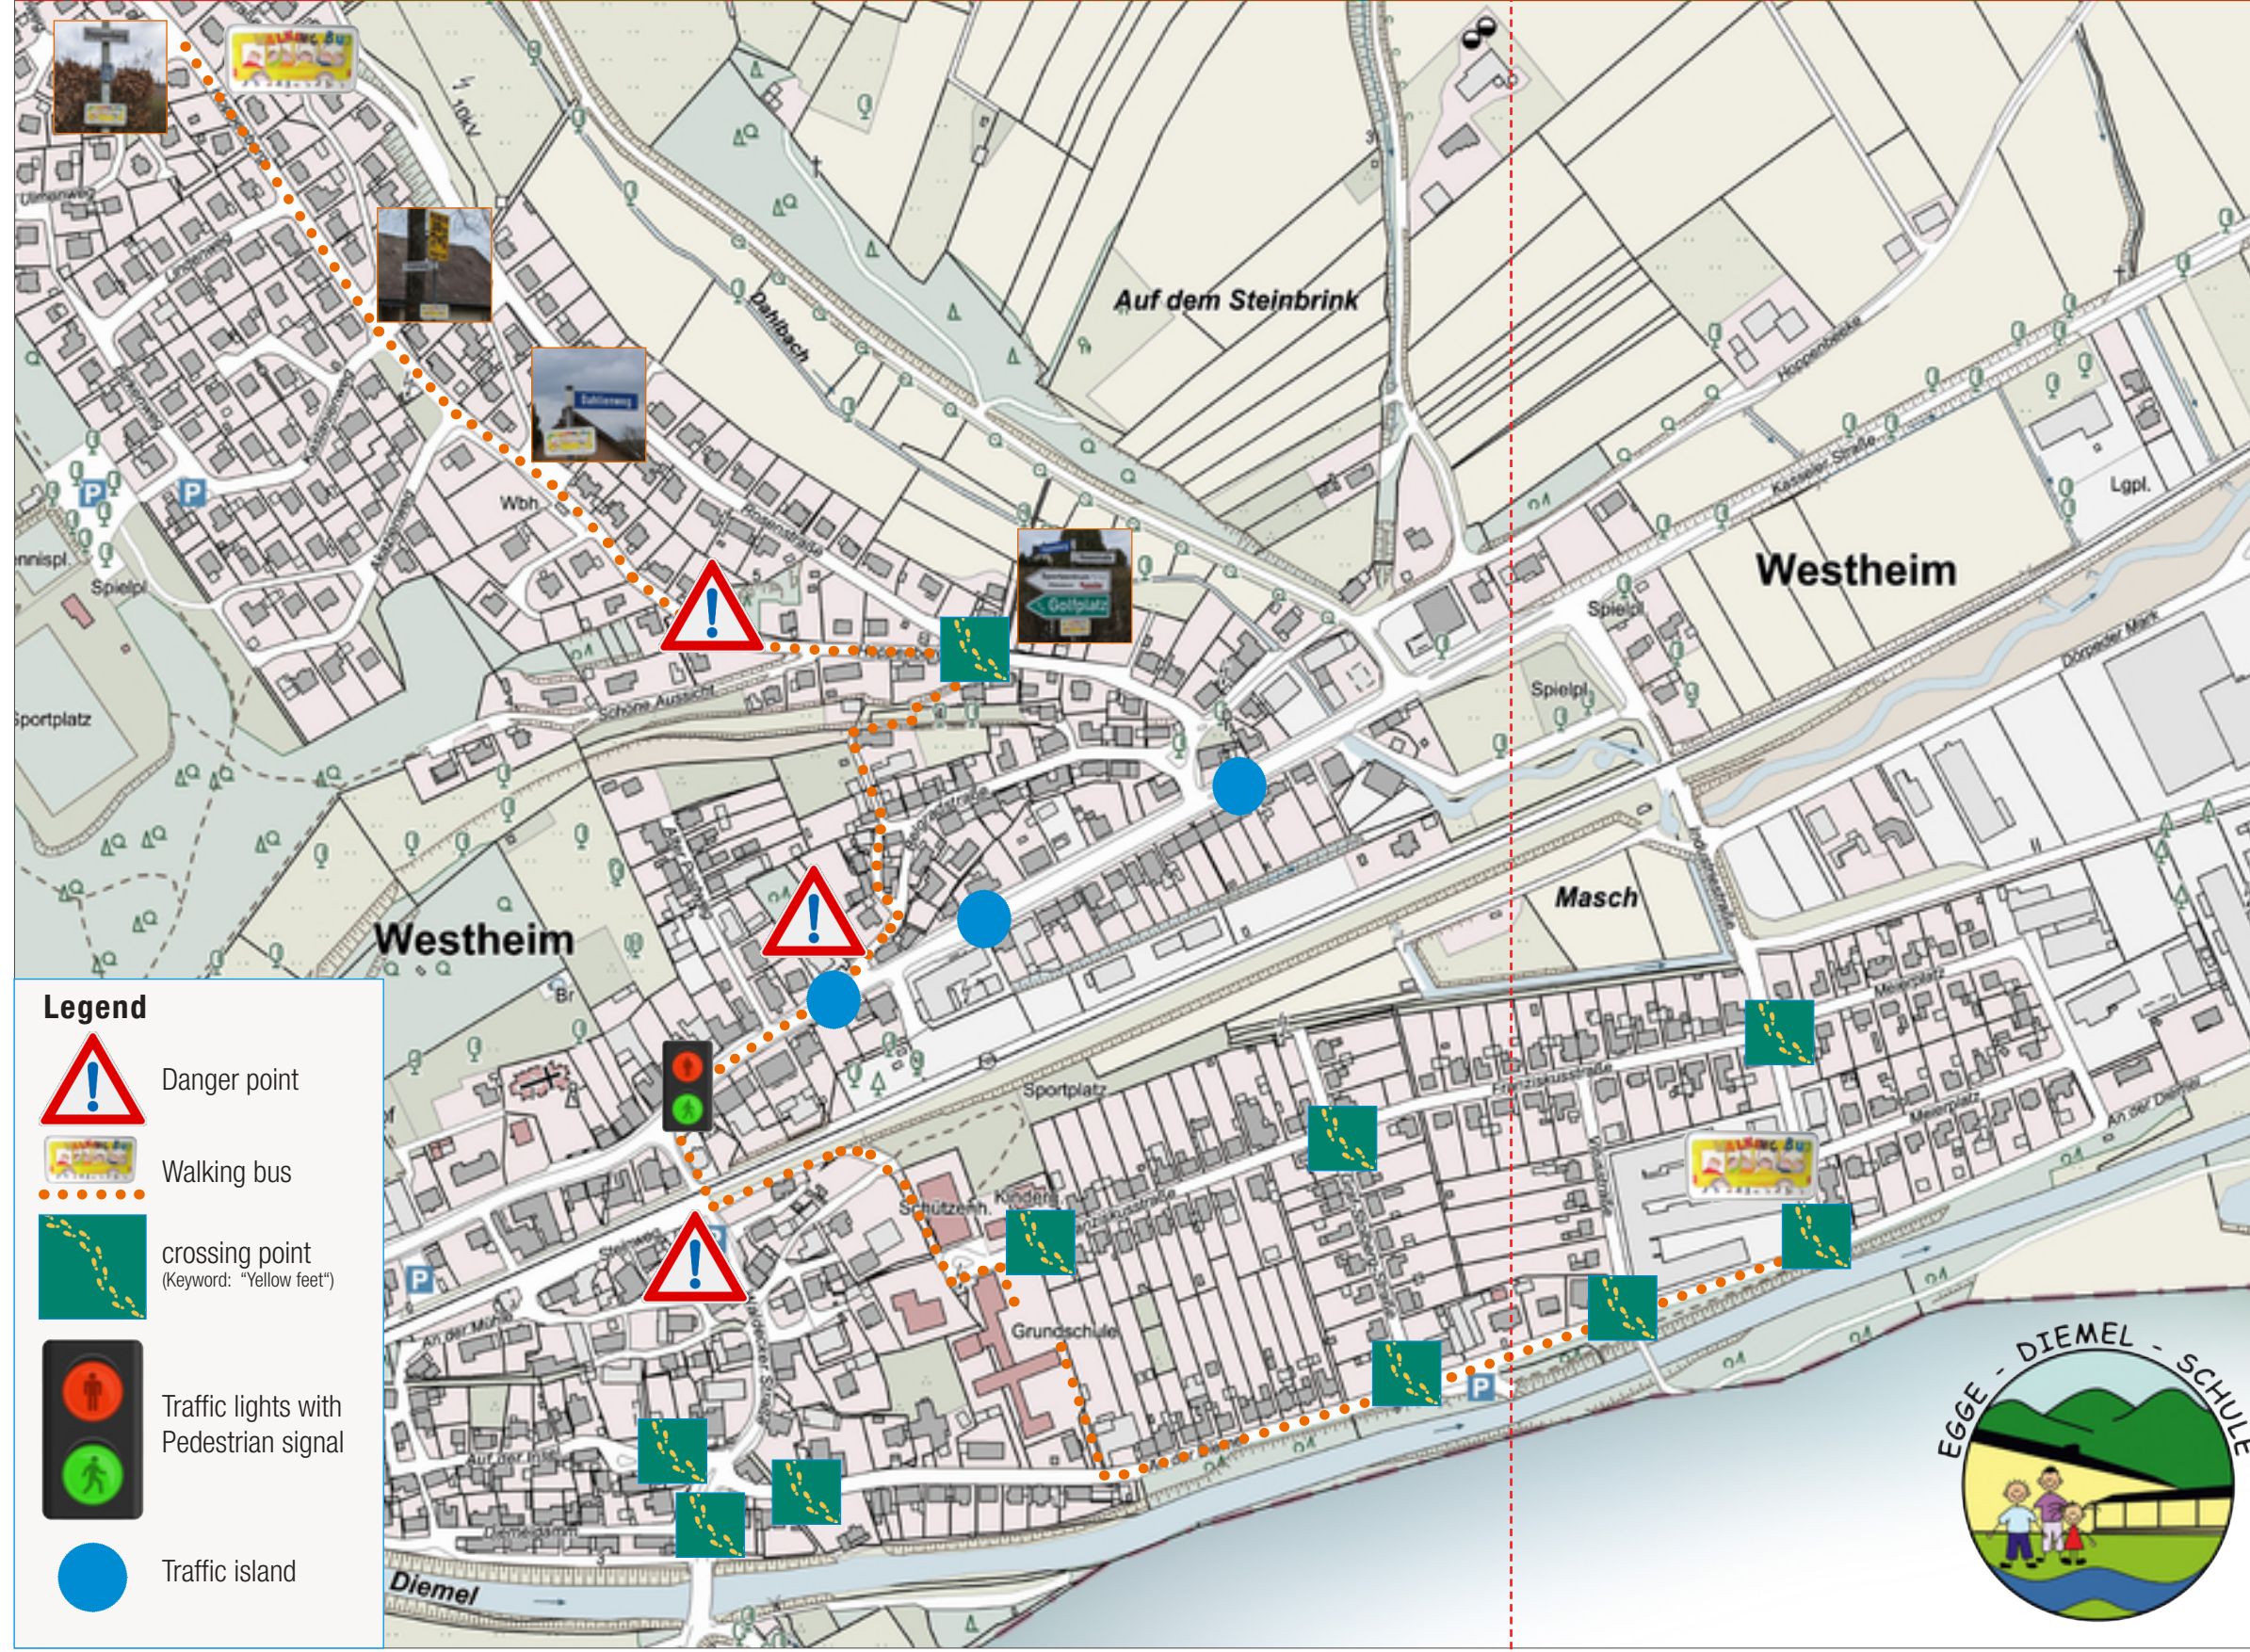

Further information and the school route plan in other languages can be found at:
www.egge-diemel-schule.de/Schulwegeplaene